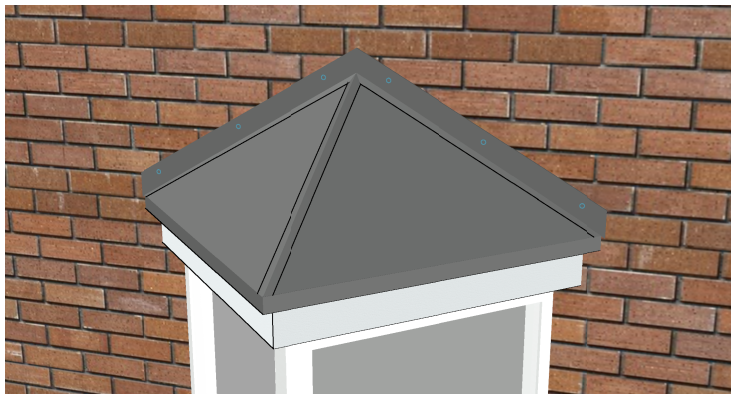

Side Elevation

Front Elevation

Frame on Plan

When placing an order:

- Confirm External Window Frame dimensions (A, B, C, D)
- Bay Canopy Fascia will be manufactured to overhang Window Frame by 50mm.

Oriel Bay Canopy Specification