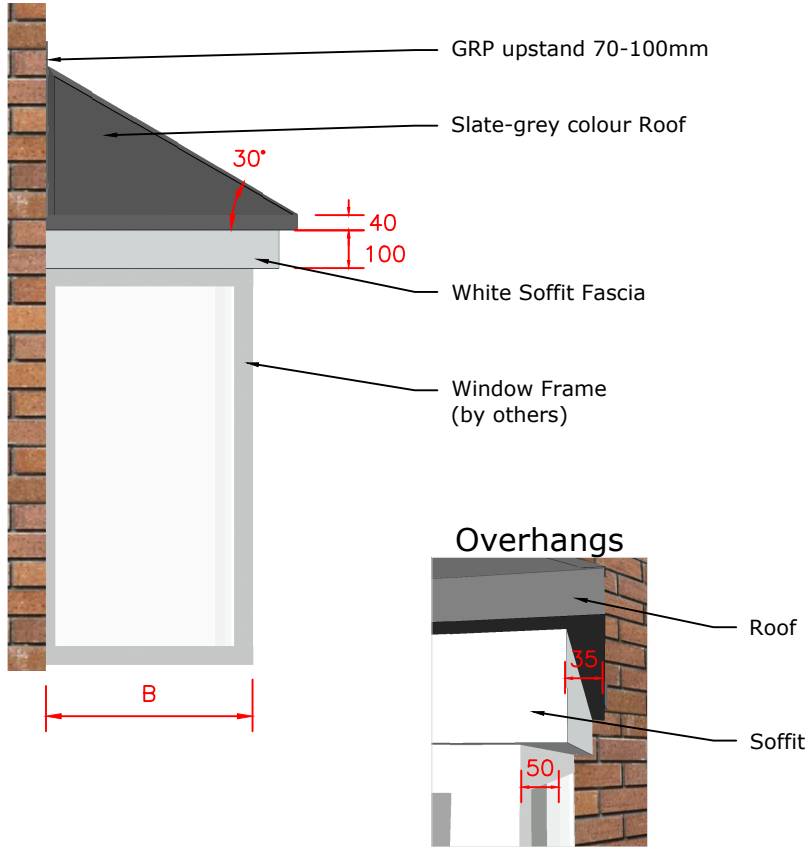

Side Elevation

Front Elevation

Frame on Plan

When placing an order:

- Confirm External Window Frame dimensions (A, B, C, D)
- Bay Canopy Fascia will be manufactured to overhang Window Frame by 50mm.

Oriel Bay Canopy Specification