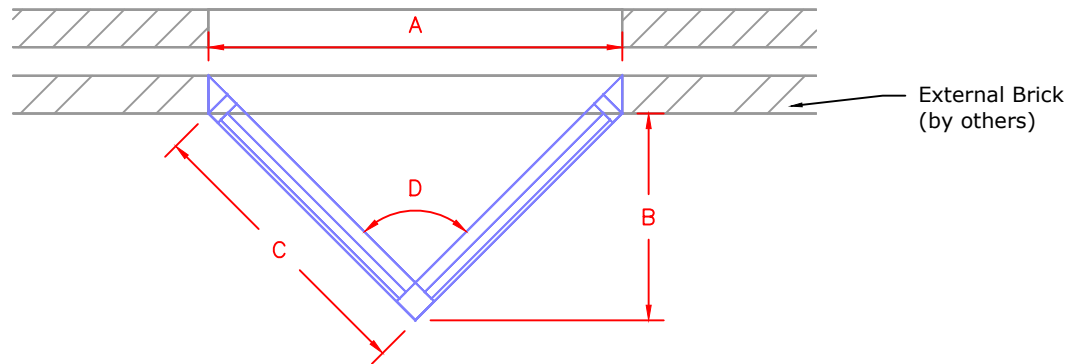

Side Elevation

Front Elevation

Frame on Plan

When placing an order:

- Confirm External Window Frame dimensions (A, B, C, D)
- Bay Canopy Fascia will be manufactured to overhang Window Frame by 50mm.

Oriel Bay Canopy Specification