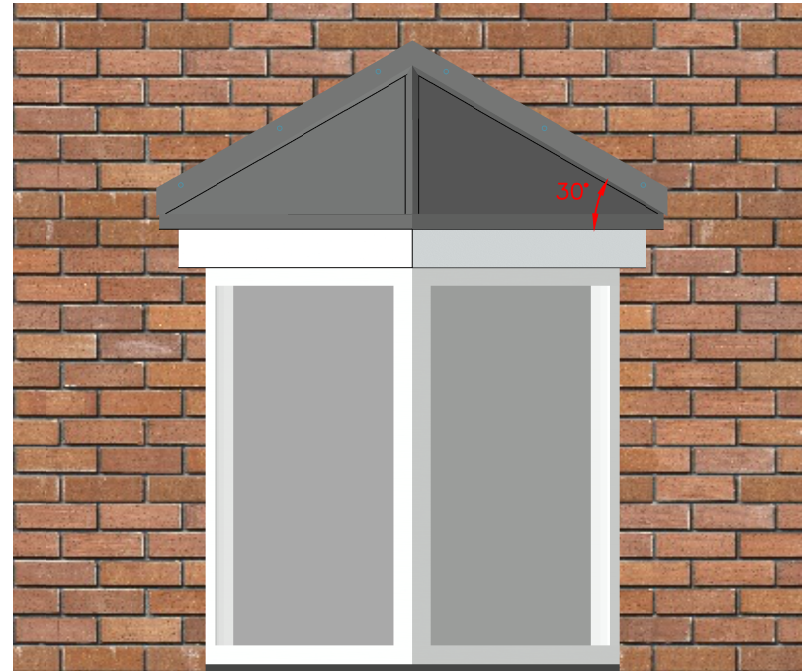

Side Elevation

Front Elevation

Frame on Plan

When placing an order:

- Confirm External Window Frame dimensions (A, B, C, D)
- Bay Canopy Fascia will be manufactured to overhang Window Frame by 50mm.

Oriel Bay Canopy Specification